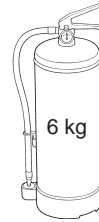

64 Series

Serie 64

For extinguishers up to 170 mm dia • Truck & trailer mounting • Internal strap to secure cylinder • Moulded-in fixing points for ease of fitment • Double-skinned lid with waterproof seal • Plastic toggle, lynch pin and hinge pins as standard • Textured surface finish • Optional extra: Kit 65 for vehicle mounting (30° or 60°).

Para extintores de hasta 170 mm dia • Para instalación en camiones y remoques • Resorte interno para evitar que se mueva el extintor dentro de la caja • Puntos de fijación grabados en la propia caja para facilitar el encaje • Tapa de doble capa con sellado estanco • Pasador de seguridad, bisagra y cierre de plástico con cada caja • Acabado granulado • Opcional: KIT65 para instalación de JBFR64 con una inclinación de 30° o 60°.

mm	mm	mm	mm	∅ max mm
640	250	250	590 max	170 max

Type	
JBFB64	
JBFR64	

JBFR64