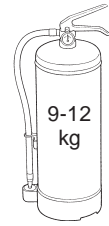

 mm	 mm	 mm	 mm	∅ max mm
650	260	275	600 max	180 max

JBFR65

Type	
JBFB65	
JBFR65	

75 Series

Serie 75

As 65 Series.

Como Serie 65.

Type	
JBFB75	
JBFR75	

mm	mm	mm	mm	Ø max mm
750	300	300	600+	230 max

JBFR75

SAFETY BOXES

ARMARIOS DE SEGURIDAD

64/65/75 Series

Also available as Safety Boxes - see relevant description for information, noting that Safety Boxes come without any restraints/straps.